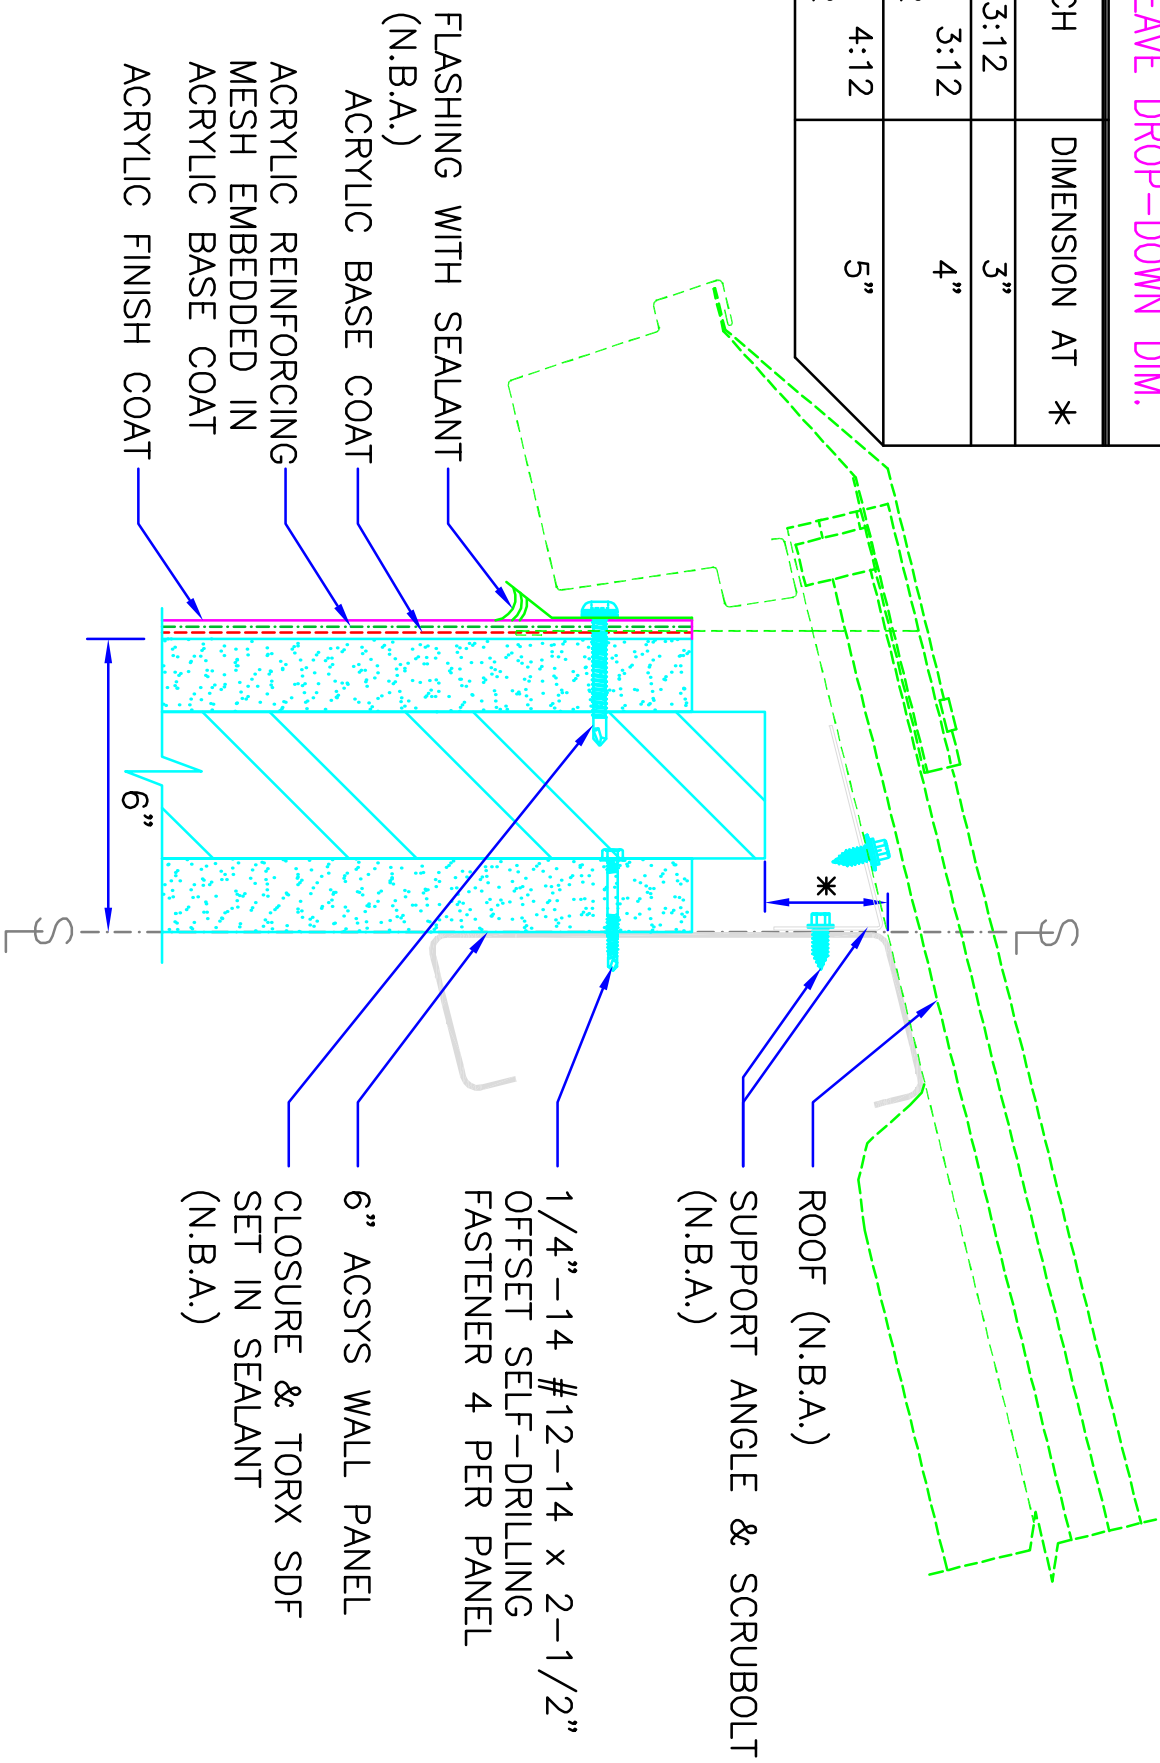

**CHART FOR EAVE DROP-DOWN DIM.**

ROOF PITCH	DIMENSION AT *
1/4:12 THRU 3:12	3"
GREATER THAN 3:12 UP THRU 4:12	4"
GREATER THAN 4:12 UP THRU 6:12	5"

F609

EAVE WITH ACRYLIC DETAIL

ACSYS

® REV DATE

12-11-07