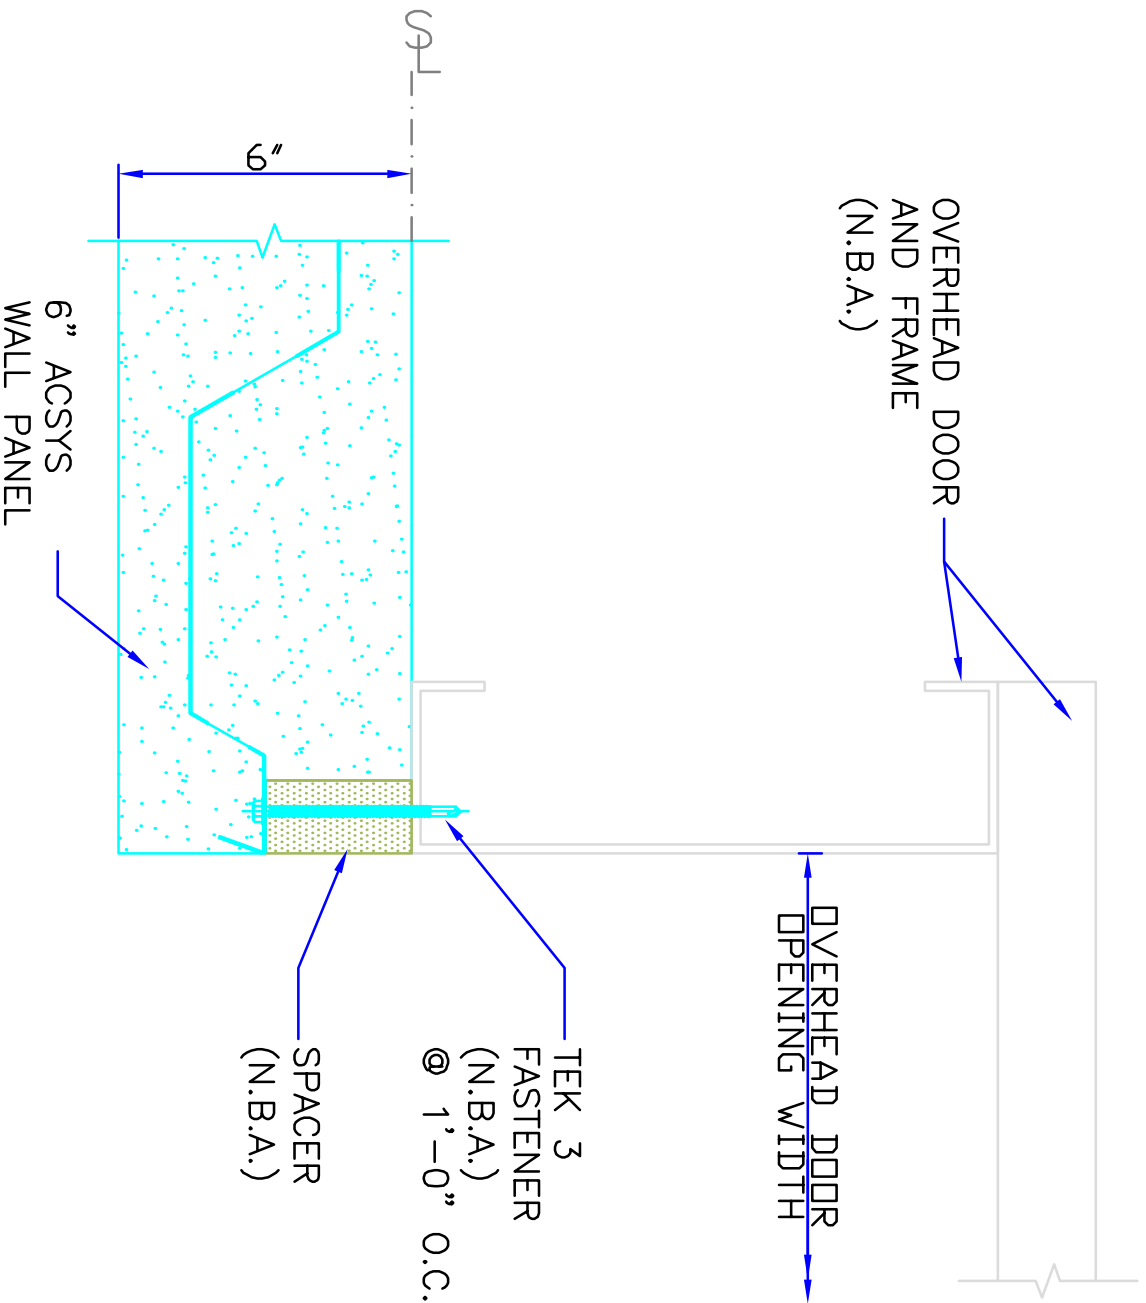

OVERHEAD DOOR  
AND FRAME  
(N.B.A.)

OVERHEAD DOOR  
OPENING WIDTH

D625

ALTERNATE JAMB DETAIL @ OVERHEAD DOOR

ACSYS

® REV DATE

12-11-07