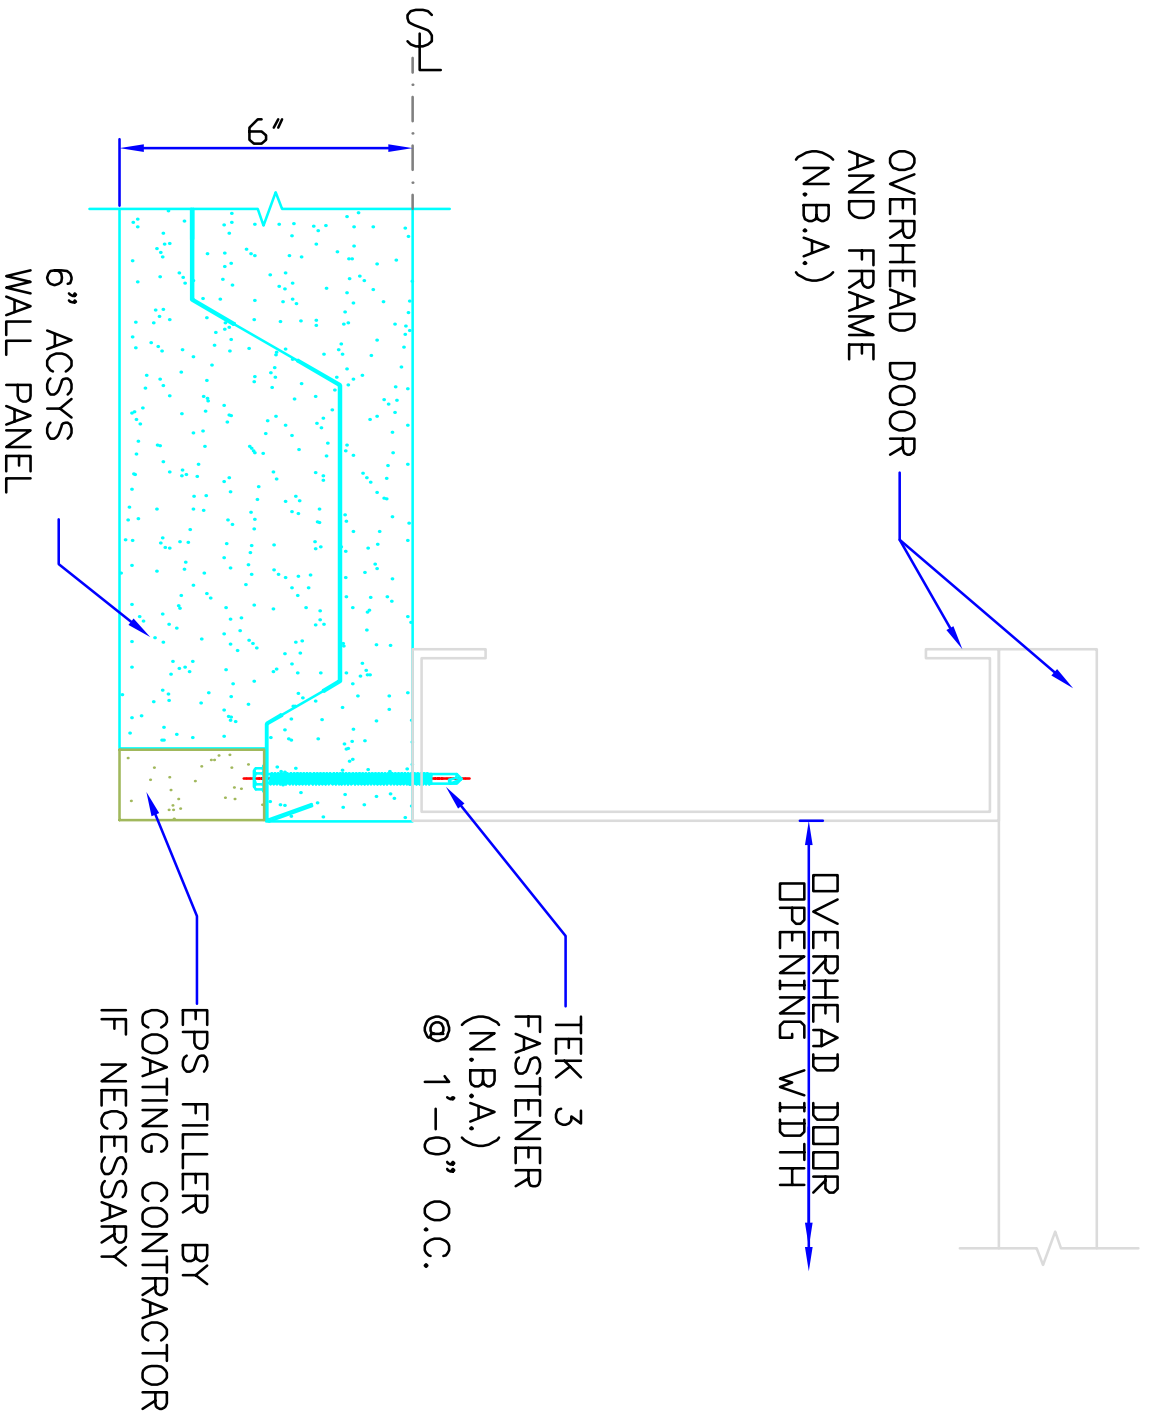

OVERHEAD DOOR
AND FRAME
(N.B.A.)

OVERHEAD DOOR
OPENING WIDTH

D620

JAMB DETAIL @ OVERHEAD DOOR

ACSYS

REV DATE

12-11-07